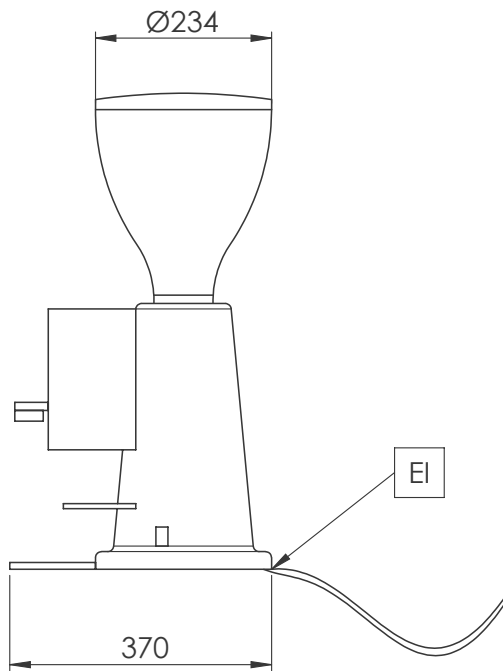

Side

Front

Electric

Supply voltage:	
602543 (GRND600)	230 V/1N ph/50/60 Hz
Electrical power max.:	0.34 kW
Plug type:	CE-SCHUKO

Key Information:

External dimensions, Width:	230 mm
External dimensions, Depth:	370 mm
External dimensions, Height:	600 mm
Net weight:	13 kg
Shipping weight:	14 kg
Shipping height:	300 mm
Shipping width:	450 mm
Shipping depth:	700 mm
Shipping volume:	0.09 m³