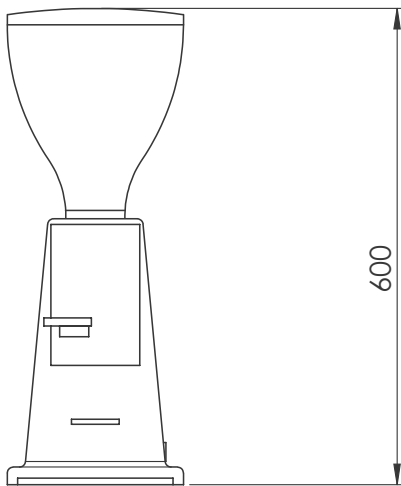

Front

Electric

Supply voltage:	
602543 (GRND600)	230 V/1N ph/50/60 Hz
Electrical power max.:	0.34 kW
Plug type:	CE-SCHUKO

Key Information:

External dimensions, Width:	230 mm
External dimensions, Depth:	370 mm
External dimensions, Height:	600 mm
Net weight:	13 kg
Shipping weight:	14 kg
Shipping height:	300 mm
Shipping width:	450 mm
Shipping depth:	700 mm
Shipping volume:	0.09 m³